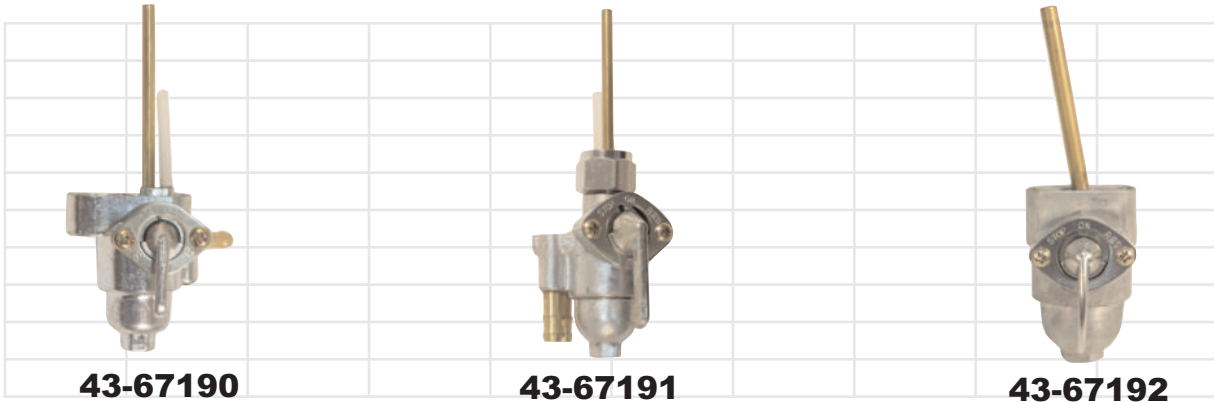

SUPER NARROW 7/8" DRAG BAR

23-93118

**22" WIDE 2" PULLBACK 5.25" CENTER
BEAUTIFUL CHROME FINISH**

REPLACEMENT FUEL VALVES FOR HONDA

43-67190

43-67191

43-67192

CLASSIC HONDA FUEL VALVES				
EMGO #	MAKE	MODEL	YEARS	OEM #
43-67190	HONDA	CB/CL100 - 125	1970 - 1973	16950-107-005
		SL100 - 125	1970 - 1973	
		XL100K0	1974	
43-67191	HONDA	CL175 SCRAMBLER	1970 - 1971	16950-292-000
		CB350G SUPER SPORT	1973	
		CB350K SUPER SPORT	1968 - 1973	
		CL350K SCRAMBLER	1968 - 1973	
		SL350K	1969 - 1973	
		CB360K	1974	
		CB360G	1974	
		CB360T	1975 - 1976	
		CL360K	1974 - 1975	
		CB450K	1965 - 1974	
43-67192	HONDA	CB500K0/K1/K2	1971 - 1973	16950-300-020
		CB550K	1974	
		CB750K0/K1/K2/K3/K4	1969 - 1974	

REPLACEMENT AIR FILTER FOR KAWASAKI UTV MULE

12-93032

NO PHOTO

REPLACES KAWASAKI OE: 11013-1290

FITS:

- MULE 3000 01-08,
- MULE 3010 4X4 01-08,
- MULE 3010 TRANS 4X4 05-08,
- MULE 4000 09-12, 14-18,
- MULE 4000 TRANS 18,
- MULE 4010 4X4 09-12, 14-18,
- 4000 TRANS 4X4 09-18,
- MULE PRO FX 16-18,

FITS:

- MULE PRO-FXT 15-18,
- MULE 2510 DIESEL 00,
- MULE 3010 DIESEL 03-07,
- MULE 3010 DIESEL 4X4 04-08,
- MULE 3010 TRANS 4X4 DIESEL 07-13,
- MULE PRO-DX 16-18,
- MULE PRO DXT 16-18