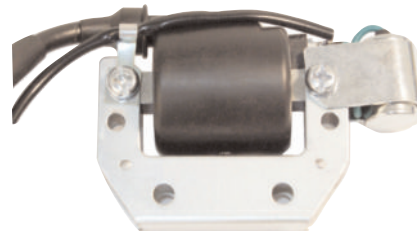

REPLACEMENT COILS FOR HONDA

24-37802

REPLACES HONDA OE:

30400-045-035

FITS: Z50A 1968-1971

24-37803

REPLACES HONDA OE:

30500-950-405

FITS: XL100 1977, CT125 1977
MT125 1976, TL125 K1, K2, SXL125,
MR175 1976-1977, XL175 1977-1978, FL250 1977-1980,
MT250A 1976, XL250 K1-K2, XL350 K1

SUPER NARROW 7/8" DRAG BAR

23-93118

**22" WIDE 2" PULLBACK 5.25" CENTER
BEAUTIFUL CHROME FINISH**